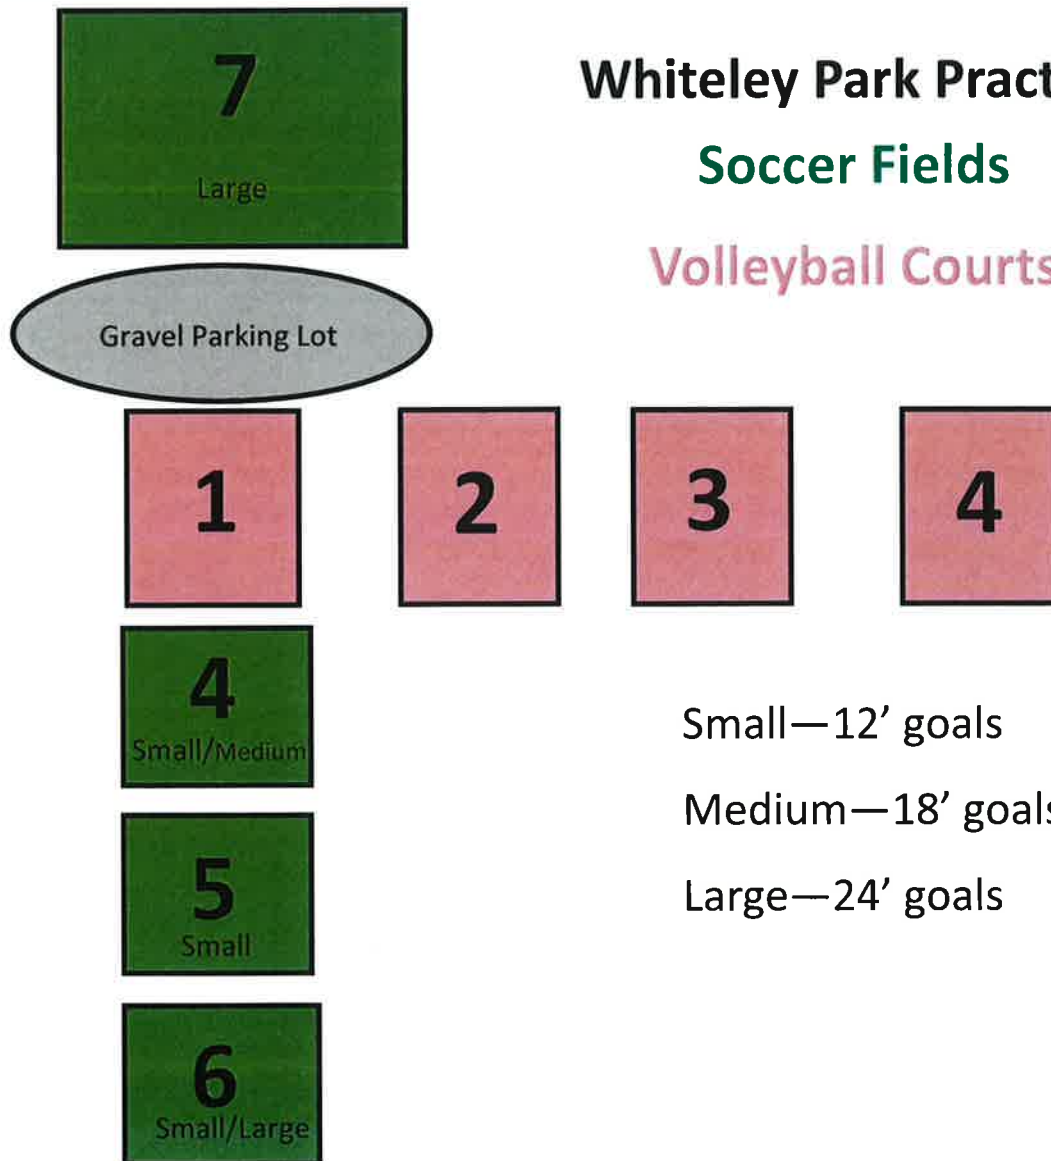

Black River Industrial Park Soccer Fields

Whiteley Park Practice Soccer Fields

Volleyball Courts

Small—12' goals

Medium—18' goals

Large—24' goals