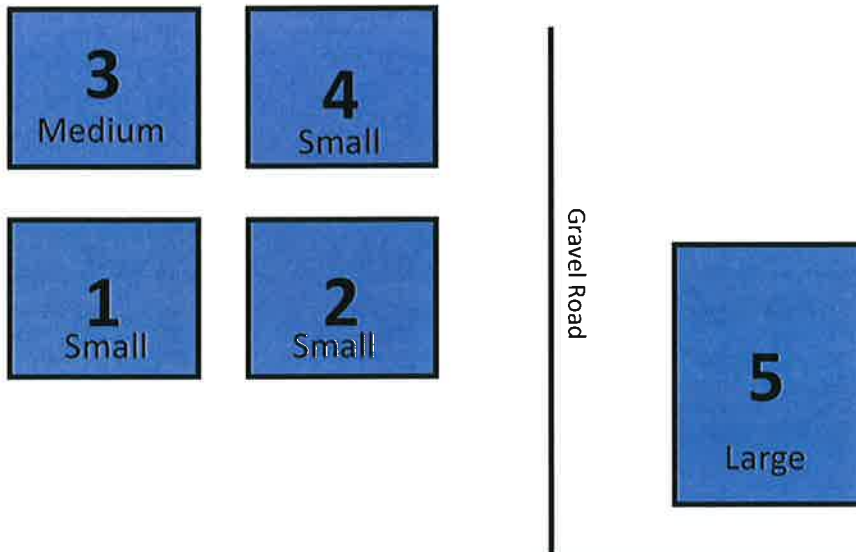

Black River Industrial Park Soccer Fields

Whiteley Park Practice Soccer Fields

Volleyball Courts

Small—12' goals

Medium—18' goals

Large—24' goals